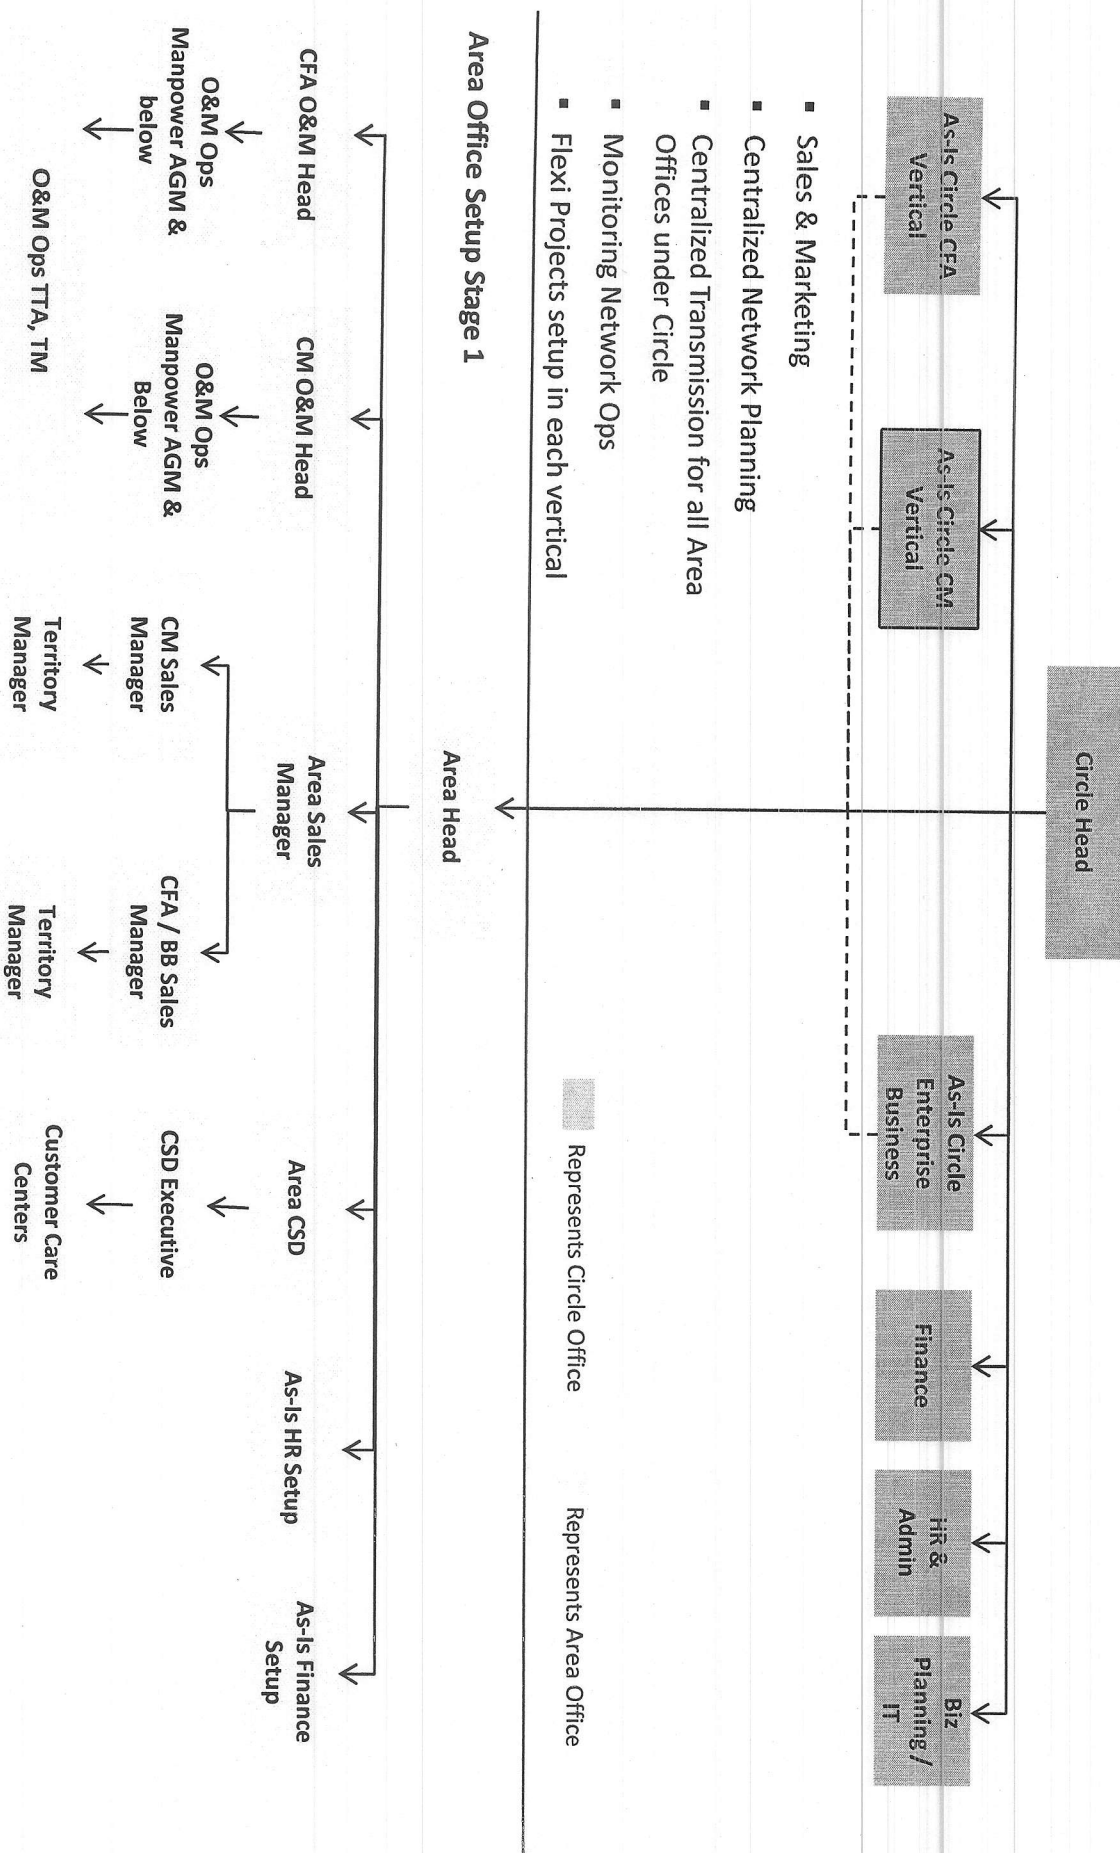

Consolidate or merge SSAs into Area offices to bring efficiencies at field level

Name of Circle	Existing # of SSAs	Geographic Area (sq.kms)	No. of Area Offices	Moderated by business analysis
Andhra Pradesh	21	275,045	21	11
Assam	7	78,438	6	6
Bihar	19	94,163	7	7
Chhattisgarh	6	135,191	6	6
Gujarat	17	196,024	15	10
HP	6	55,673	6	6
Haryana	9	44,212	3	3
J&K	5	22,236	3	3
Jharkhand	6	79,714	6	6
Kerala	11	38,863	3	11*
Karnataka	19	191,791	15	10
Maharashtra	30	307,713	24	14
MP	34	308,252	24	5
North East	6	-	6	6
Orissa	12	155,707	12	7
Punjab	11	50,362	4	4
Rajasthan	24	342,239	24	10
Tamil Nadu	17	130,058	10	10
UP (E)	31	120,464	9	9
UP (W)	18	120,464	9	9
UTL	6	53,483	6	6
WB	14	88,752	7	7
Total	329	2,888,844	227	167

*All of Kerala's SSAs are high performing with larger number of CFA connections and hence geographic rationalization has not been applied on the same

- As per market practices, number of Area offices is dependent on sizeable number of consumers and business viability
- Deloitte has performed two levels of analysis for defining the number of area offices. Level 1 analysis has been done basis area per square km for following types of terrain:
  - Normal terrain
  - Hilly Terrain
- The number of Area Offices required basis above mentioned analysis is 227
- Level 2 analysis has been done basis following parameters:
  - Employee Cost as % of revenue being higher than national average
  - CFA connections less than 40,000
- Very small SSAs with CFA connections > 15000 have also been considered as potential for merger

Structure of Area Office

(Stage 1: Pre – ERP and Network O&M In-house)

Represents Circle Office

Represents Area Office